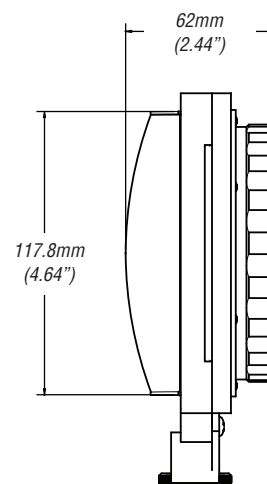

## Century Add-ons for Sony PMW-EX3/EX1R Camera 77mm front filter Thread/Bayonet - 1/2 Inch Sensor

	Description	Focal Length	Aperture	Horiz. Angle of View	35mm Still Equivalent	Comments
<b>ORIGINAL LENS</b>	14X	5.8-81.2mm	f/1.9	57.8°-4.5°	31.4-439mm	
<b>OHD-06WA-EX1</b>	.6X HD Wide Angle Adapter*	3.5-14.4mm	f/1.9	84.9°-25°	19.7-81mm	Partial zoom capability
<b>OHD-75CV-EX3</b>	.75X HD Wide Angle Converter*	4.3-61mm	f/1.9	73°-6.0°	24-343mm	Full zoom capability
<b>OHD-FESU-EX1</b>	Fisheye HD Adapter*	2.3-9.6mm	f/1.9	108.6°-36.9°	12.9-54mm	Partial zoom capability
<b>OHD-FEWA-EX1</b>	Xtreme HD Fisheye*	1.7-6.6mm	f/1.9	124°-51.7°	9.6-37.1mm	Partial zoom capability
<b>OHD-16TC-EX1</b>	1.6X HD Tele-Converter*	65-129.9mm	f/1.9	5.6°-2.8°	365-730.8mm	Partial zoom, vignettes @ wide angles
<b>OHD-20TC-EX1</b>	2.0X HD Tele-Converter*	130-162.4mm	f/1.9	2.8°-2.3°	731.3-913.5mm	Vignettes @ 20% of Pull Back
<b>OAD-8616-00</b>	+ 1.6 Achromatic Diopter**	N/A	f/1.9	N/A	N/A	Full zoom capability
<b>OAD-8620-00</b>	+ 2.0 Achromatic Diopter**	N/A	f/1.9	N/A	N/A	Full zoom capability
<b>OAD-8626-00</b>	+ 2.6 Achromatic Diopter**	N/A	f/1.9	N/A	N/A	Full zoom capability

\*\*Note: Adapter Ring (OFA-7786-00) required

*.6X HD Wide Angle Adapter*  
7oz (200g)

*.75X HD Wide Angle Converter*  
25.6oz (726g)

*Fisheye HD Adapter*  
12.7oz (360g)

*Xtreme HD Fisheye*  
56.5oz (1.6kg)

*1.6X HD Tele-Converter*  
26oz (731g)  
102mm Filter Thread

*2.0X HD Tele-Converter*  
45.9oz (1.30kg)  
102mm Filter Thread

*Achromatic Diopter*  
15oz (440g)  
86mm Filter Thread

1-800-228-1254

**Schneider** OPTICS  
*It Starts with the Glass™*