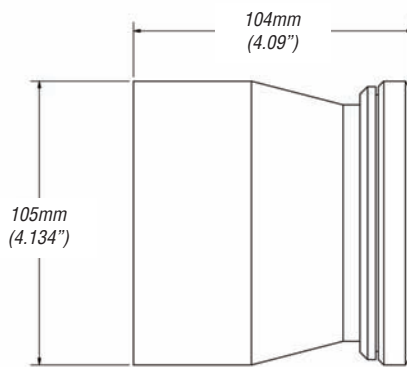

2.0X HD Tele-Converter
45.9oz (1.30kg)
102mm Filter Thread