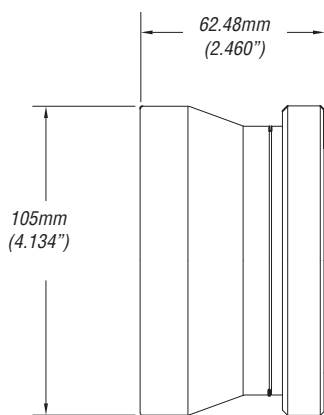

\*\*Note: Adapter Ring (OFA-7786-00) required

*.6X HD Wide Angle Adapter*  
7oz (200g)

*.75X HD Wide Angle Converter*  
25.6oz (726g)

*Fisheye HD Adapter*  
12.7oz (360g)

*Xtreme HD Fisheye*  
56.5oz (1.6kg)