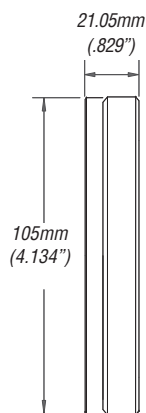

Specifications

Century

Century Add-ons for Sony PMW-EX3/EX1R Camera 77mm front filter Thread/Bayonet - 1/2 Inch Sensor

	Description	Focal Length	Aperture	Horiz. Angle of View	35mm Still Equivalent	Comments
ORIGINAL LENS	14X	5.8-81.2mm	f/1.9	57.8°-4.5°	31.4-439mm	
OHD-06WA-EX1	.6X HD Wide Angle Adapter*	3.5-14.4mm	f/1.9	84.9°-25°	19.7-81mm	Partial zoom capability
OHD-75CV-EX3	.75X HD Wide Angle Converter*	4.3-61mm	f/1.9	73°-6.0°	24-343mm	Full zoom capability
OHD-FESU-EX1	Fisheye HD Adapter*	2.3-9.6mm	f/1.9	108.6°-36.9°	12.9-54mm	Partial zoom capability
OHD-FEWA-EX1	Xtreme HD Fisheye*	1.7-6.6mm	f/1.9	124°-51.7°	9.6-37.1mm	Partial zoom capability
OHD-16TC-EX1	1.6X HD Tele-Converter*	65-129.9mm	f/1.9	5.6°-2.8°	365-730.8mm	Partial zoom, vignettes @ wide angles
OHD-20TC-EX1	2.0X HD Tele-Converter*	130-162.4mm	f/1.9	2.8°-2.3°	731.3-913.5mm	Vignettes @ 20% of Pull Back
OAD-8616-00	+ 1.6 Achromatic Diopter**	N/A	f/1.9	N/A	N/A	Full zoom capability
OAD-8620-00	+ 2.0 Achromatic Diopter**	N/A	f/1.9	N/A	N/A	Full zoom capability
OAD-8626-00	+ 2.6 Achromatic Diopter**	N/A	f/1.9	N/A	N/A	Full zoom capability

**Note: Adapter Ring (OFA-7786-00) required

.6X HD Wide Angle Adapter
7oz (200g)