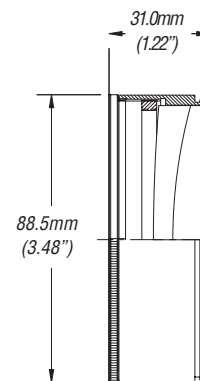

## Century Add-ons for Sony PMW-EX3/EX1R Camera 77mm front filter Thread/Bayonet - 1/2 Inch Sensor

	Description	Focal Length	Aperture	Horiz. Angle of View	35mm Still Equivalent	Comments
<b>ORIGINAL LENS</b>	14X	5.8-81.2mm	f/1.9	57.8°-4.5°	31.4-439mm	
<b>OHD-06WA-EX1</b>	.6X HD Wide Angle Adapter*	3.5-14.4mm	f/1.9	84.9°-25°	19.7-81mm	Partial zoom capability
<b>OHD-75CV-EX3</b>	.75X HD Wide Angle Converter*	4.3-61mm	f/1.9	73°-6.0°	24-343mm	Full zoom capability
<b>OHD-FESU-EX1</b>	Fisheye HD Adapter*	2.3-9.6mm	f/1.9	108.6°-36.9°	12.9-54mm	Partial zoom capability
<b>OHD-FEWA-EX1</b>	Xtreme HD Fisheye*	1.7-6.6mm	f/1.9	124°-51.7°	9.6-37.1mm	Partial zoom capability
<b>OHD-16TC-EX1</b>	1.6X HD Tele-Converter*	65-129.9mm	f/1.9	5.6°-2.8°	365-730.8mm	Partial zoom, vignettes @ wide angles
<b>OHD-20TC-EX1</b>	2.0X HD Tele-Converter*	130-162.4mm	f/1.9	2.8°-2.3°	731.3-913.5mm	Vignettes @ 20% of Pull Back
<b>OAD-8616-00</b>	+ 1.6 Achromatic Diopter**	N/A	f/1.9	N/A	N/A	Full zoom capability
<b>OAD-8620-00</b>	+ 2.0 Achromatic Diopter**	N/A	f/1.9	N/A	N/A	Full zoom capability
<b>OAD-8626-00</b>	+ 2.6 Achromatic Diopter**	N/A	f/1.9	N/A	N/A	Full zoom capability

\*\*Note: Adapter Ring (OFA-7786-00) required

*.6X HD Wide Angle Adapter*  
7oz (200g)

*.75X HD Wide Angle Converter*  
25.6oz (726g)

*Fisheye HD Adapter*  
12.7oz (360g)

*Xtreme HD Fisheye*  
56.5oz (1.6kg)

*1.6X HD Tele-Converter*  
26oz (731g)  
102mm Filter Thread

*2.0X HD Tele-Converter*  
45.9oz (1.30kg)  
102mm Filter Thread

*Achromatic Diopter*  
15oz (440g)  
86mm Filter Thread

1-800-228-1254

**Schneider** OPTICS  
*It Starts with the Glass™*