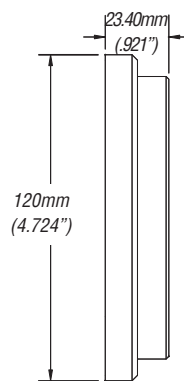

## Century Add-ons for Sony PMW-EX3/EX1R Camera 77mm front filter Thread/Bayonet - 1/2 Inch Sensor

	Description	Focal Length	Aperture	Horiz. Angle of View	35mm Still Equivalent	Comments
<b>ORIGINAL LENS</b>	14X	5.8-81.2mm	f/1.9	57.8°-4.5°	31.4-439mm	
<b>OHD-06WA-EX1</b>	.6X HD Wide Angle Adapter*	3.5-14.4mm	f/1.9	84.9°-25°	19.7-81mm	Partial zoom capability
<b>OHD-75CV-EX3</b>	.75X HD Wide Angle Converter*	4.3-61mm	f/1.9	73°-6.0°	24-343mm	Full zoom capability
<b>OHD-FESU-EX1</b>	Fisheye HD Adapter*	2.3-9.6mm	f/1.9	108.6°-36.9°	12.9-54mm	Partial zoom capability
<b>OHD-FEWA-EX1</b>	Xtreme HD Fisheye*	1.7-6.6mm	f/1.9	124°-51.7°	9.6-37.1mm	Partial zoom capability
<b>OHD-16TC-EX1</b>	1.6X HD Tele-Converter*	65-129.9mm	f/1.9	5.6°-2.8°	365-730.8mm	Partial zoom, vignettes @ wide angles
<b>OHD-20TC-EX1</b>	2.0X HD Tele-Converter*	130-162.4mm	f/1.9	2.8°-2.3°	731.3-913.5mm	Vignettes @ 20% of Pull Back
<b>OAD-8616-00</b>	+ 1.6 Achromatic Diopter**	N/A	f/1.9	N/A	N/A	Full zoom capability
<b>OAD-8620-00</b>	+ 2.0 Achromatic Diopter**	N/A	f/1.9	N/A	N/A	Full zoom capability
<b>OAD-8626-00</b>	+ 2.6 Achromatic Diopter**	N/A	f/1.9	N/A	N/A	Full zoom capability

\*\*Note: Adapter Ring (OFA-7786-00) required

*.6X HD Wide Angle Adapter*  
7oz (200g)

*.75X HD Wide Angle Converter*  
25.6oz (726g)

*Fisheye HD Adapter*  
12.7oz (360g)

*Xtreme HD Fisheye*  
56.5oz (1.6kg)

*1.6X HD Tele-Converter*  
26oz (731g)  
102mm Filter Thread

*2.0X HD Tele-Converter*  
45.9oz (1.30kg)  
102mm Filter Thread

*Achromatic Diopter*  
15oz (440g)  
86mm Filter Thread

1-800-228-1254

**Schneider** OPTICS  
*It Starts with the Glass™*