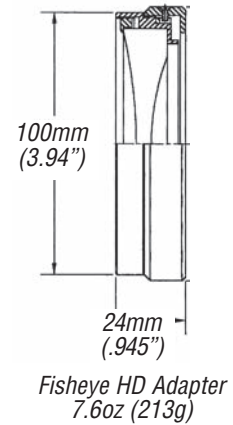

Century Add-ons for Sony HXR-NX5, HDR-AX2000, HVR-Z5 & HDR-FX1000 Camcorders

	Description	Focal Length	Aperture	Horiz. Angle of View	35mm Still Equivalent	Comments
ORIGINAL LENS	20X	4.1-82mm	f/1.6-3.4	60.7 - 3.4	29.5-590mm	
OHD-06WA-Z7U	.6X HD Wide Angle Adapter*	2.46-32.8mm	f/1.6-3.4	88.6 - 8.4	18.5 - 246mm	Partial zoom in auto focus only
OHD-75CV-Z7U	.75X HD Wide Angle Converter*	3.08-61.5mm	f/1.6-3.4	75.9 - 4.5	23.1- 461mm	Full zoom capability
OHD-FEAD-Z7U	Fisheye HD Adapter*	Approx. 1.6mm	f/1.6-3.4	111	12.3mm	Partial zoom in auto focus only
OHD-16TC-Z7U	1.6X HD Tele-Converter*	65-131mm	f/1.6-3.4	4.2 - 2.1	487 - 982mm	Partial zoom, vignettes @ wideangles
OAD-7220-00	+2.0 Achromatic Diopter**	N/A	f/1.6-3.4	N/A	N/A	Full zoom capability
OAD-7235-00	+3.5 Achromatic Diopter**	N/A	f/1.6-3.4	N/A	N/A	Full zoom capability

*Note: Bayonet Mount

** Note: 72mm thread-in adapters

1-800-228-1254

Schneider OPTICS
It Starts with the Glass™

West Coast • 7701 Haskell Ave. • Van Nuys, CA 91406 • Tel: 818-766-3715 • Fax: 818-505-9865
East Coast • 285 Oser Ave. • Hauppauge, NY 11788 • Tel: 631-761-5000 • Fax: 631-761-5090