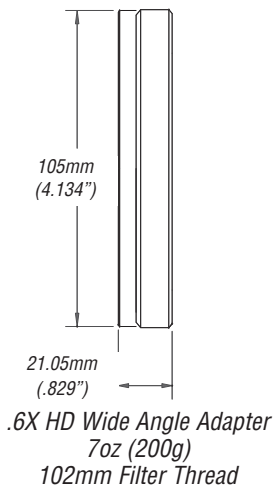

Century Add-ons for Sony HXR-NX5, HDR-AX2000, HVR-Z5 & HDR-FX1000 Camcorders

	Description	Focal Length	Aperture	Horiz. Angle of View	35mm Still Equivalent	Comments
ORIGINAL LENS	20X	4.1-82mm	f/1.6-3.4	60.7 - 3.4	29.5-590mm	
OHD-06WA-Z7U	.6X HD Wide Angle Adapter*	2.46-32.8mm	f/1.6-3.4	88.6 - 8.4	18.5 - 246mm	Partial zoom in auto focus only
OHD-75CV-Z7U	.75X HD Wide Angle Converter*	3.08-61.5mm	f/1.6-3.4	75.9 - 4.5	23.1- 461mm	Full zoom capability
OHD-FEAD-Z7U	Fisheye HD Adapter*	Approx. 1.6mm	f/1.6-3.4	111	12.3mm	Partial zoom in auto focus only
OHD-16TC-Z7U	1.6X HD Tele-Converter*	65-131mm	f/1.6-3.4	4.2 - 2.1	487 - 982mm	Partial zoom, vignettes @ wideangles
OAD-7220-00	+2.0 Achromatic Diopter**	N/A	f/1.6-3.4	N/A	N/A	Full zoom capability
OAD-7235-00	+3.5 Achromatic Diopter**	N/A	f/1.6-3.4	N/A	N/A	Full zoom capability

*Note: Bayonet Mount

** Note: 72mm thread-in adapters

1-800-228-1254

Schneider OPTICS
It Starts with the Glass™

West Coast • 7701 Haskell Ave. • Van Nuys, CA 91406 • Tel: 818-766-3715 • Fax: 818-505-9865
East Coast • 285 Oser Ave. • Hauppauge, NY 11788 • Tel: 631-761-5000 • Fax: 631-761-5090