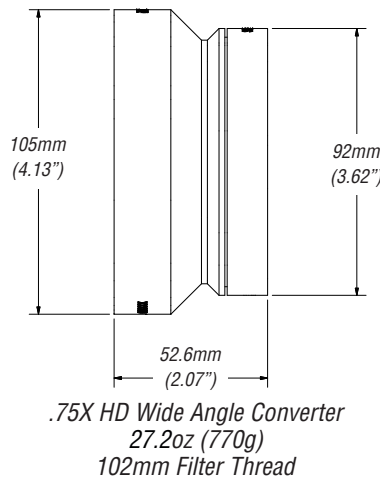

Century Add-ons for Sony HXR-NX5, HDR-AX2000, HVR-Z5 & HDR-FX1000 Camcorders

	Description	Focal Length	Aperture	Horiz. Angle of View	35mm Still Equivalent	Comments
ORIGINAL LENS	20X	4.1-82mm	f/1.6-3.4	60.7 - 3.4	29.5-590mm	
OHD-06WA-Z7U	.6X HD Wide Angle Adapter*	2.46-32.8mm	f/1.6-3.4	88.6 - 8.4	18.5 - 246mm	Partial zoom in auto focus only
OHD-75CV-Z7U	.75X HD Wide Angle Converter*	3.08-61.5mm	f/1.6-3.4	75.9 - 4.5	23.1- 461mm	Full zoom capability
OHD-FEAD-Z7U	Fisheye HD Adapter*	Approx. 1.6mm	f/1.6-3.4	111	12.3mm	Partial zoom in auto focus only
OHD-16TC-Z7U	1.6X HD Tele-Converter*	65-131mm	f/1.6-3.4	4.2 - 2.1	487 - 982mm	Partial zoom, vignettes @ wideangles
OAD-7220-00	+2.0 Achromatic Diopter**	N/A	f/1.6-3.4	N/A	N/A	Full zoom capability
OAD-7235-00	+3.5 Achromatic Diopter**	N/A	f/1.6-3.4	N/A	N/A	Full zoom capability

*Note: Bayonet Mount

** Note: 72mm thread-in adapters

1-800-228-1254

Schneider OPTICS
It Starts with the Glass™

West Coast • 7701 Haskell Ave. • Van Nuys, CA 91406 • Tel: 818-766-3715 • Fax: 818-505-9865
East Coast • 285 Oser Ave. • Hauppauge, NY 11788 • Tel: 631-761-5000 • Fax: 631-761-5090