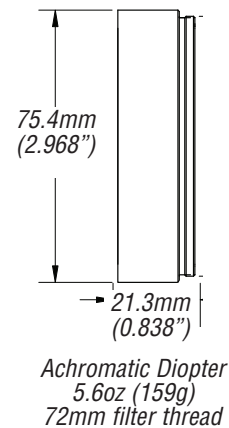

Century Add-ons for Sony HXR-NX5, HDR-AX2000, HVR-Z5 & HDR-FX1000 Camcorders

	Description	Focal Length	Aperture	Horiz. Angle of View	35mm Still Equivalent	Comments
ORIGINAL LENS	20X	4.1-82mm	f/1.6-3.4	60.7 - 3.4	29.5-590mm	
OHD-06WA-Z7U	.6X HD Wide Angle Adapter*	2.46-32.8mm	f/1.6-3.4	88.6 - 8.4	18.5 - 246mm	Partial zoom in auto focus only
OHD-75CV-Z7U	.75X HD Wide Angle Converter*	3.08-61.5mm	f/1.6-3.4	75.9 - 4.5	23.1- 461mm	Full zoom capability
OHD-FEAD-Z7U	Fisheye HD Adapter*	Approx. 1.6mm	f/1.6-3.4	111	12.3mm	Partial zoom in auto focus only
OHD-16TC-Z7U	1.6X HD Tele-Converter*	65-131mm	f/1.6-3.4	4.2 - 2.1	487 - 982mm	Partial zoom, vignettes @ wideangles
OAD-7220-00	+2.0 Achromatic Diopter**	N/A	f/1.6-3.4	N/A	N/A	Full zoom capability
OAD-7235-00	+3.5 Achromatic Diopter**	N/A	f/1.6-3.4	N/A	N/A	Full zoom capability

*Note: Bayonet Mount

** Note: 72mm thread-in adapters

1-800-228-1254

Schneider OPTICS
It Starts with the Glass™

West Coast • 7701 Haskell Ave. • Van Nuys, CA 91406 • Tel: 818-766-3715 • Fax: 818-505-9865
East Coast • 285 Oser Ave. • Hauppauge, NY 11788 • Tel: 631-761-5000 • Fax: 631-761-5090