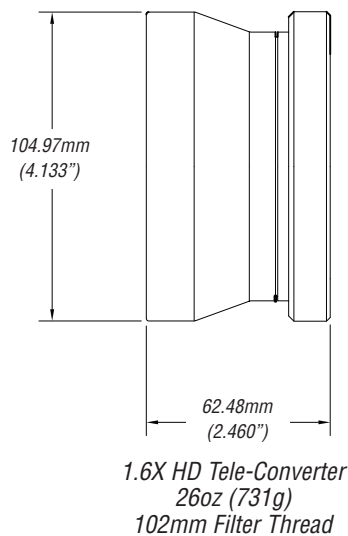

Century Add-ons for Sony HXR-NX5, HDR-AX2000, HVR-Z5 & HDR-FX1000 Camcorders

	Description	Focal Length	Aperture	Horiz. Angle of View	35mm Still Equivalent	Comments
ORIGINAL LENS	20X	4.1-82mm	f/1.6-3.4	60.7 - 3.4	29.5-590mm	
OHD-06WA-Z7U	.6X HD Wide Angle Adapter*	2.46-32.8mm	f/1.6-3.4	88.6 - 8.4	18.5 - 246mm	Partial zoom in auto focus only
OHD-75CV-Z7U	.75X HD Wide Angle Converter*	3.08-61.5mm	f/1.6-3.4	75.9 - 4.5	23.1- 461mm	Full zoom capability
OHD-FEAD-Z7U	Fisheye HD Adapter*	Approx. 1.6mm	f/1.6-3.4	111	12.3mm	Partial zoom in auto focus only
OHD-16TC-Z7U	1.6X HD Tele-Converter*	65-131mm	f/1.6-3.4	4.2 - 2.1	487 - 982mm	Partial zoom, vignettes @ wideangles
OAD-7220-00	+2.0 Achromatic Diopter**	N/A	f/1.6-3.4	N/A	N/A	Full zoom capability
OAD-7235-00	+3.5 Achromatic Diopter**	N/A	f/1.6-3.4	N/A	N/A	Full zoom capability

*Note: Bayonet Mount

** Note: 72mm thread-in adapters

1-800-228-1254

Schneider OPTICS
It Starts with the Glass™

West Coast • 7701 Haskell Ave. • Van Nuys, CA 91406 • Tel: 818-766-3715 • Fax: 818-505-9865
East Coast • 285 Oser Ave. • Hauppauge, NY 11788 • Tel: 631-761-5000 • Fax: 631-761-5090