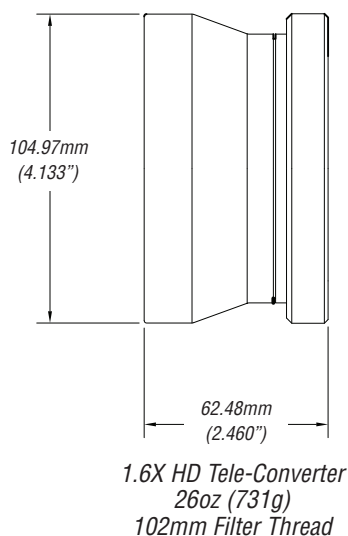

Century Add-ons for Sony HVR Z7/S270 Camcorder

	Description	Focal Length	Aperture	Horiz. Angle of View	35mm Still Equivalent	Comments
ORIGINAL LENS	12X	4.4-52.8mm	f/1.9	57.2°-5.2°	32-384mm	
OHD-06WA-Z7U	.6X HD Wide Angle Adapter*	2.64-15.8mm	f/1.9	84.5°-17.3°	19.8-119mm	Partial zoom capability
OHD-75CV-Z7U	.75X HD Wide Angle Converter*	3.3-39.6mm	f/1.9	72°-6.9°	24.8-297mm	Full zoom capability
OHD-FEAD-Z7U	Fisheye HD Adapter*	Approx. 1.76mm	f/1.9	107°	13mm	Partial zoom capability
OHD-FE3X-Z7U	3X HD Ultra Fisheye Adapter*	Approx. 1.3mm	f/1.9	123°	9.8mm	Partial zoom capability
OHD-16TC-Z7U	1.6X HD Tele-Converter*	42-84.5mm	f/1.9	6.5°-3.3°	315-634mm	Partial zoom, vignettes @ wide angles
OAD-7220-00	+2.0 Achromatic Diopter**	N/A	f/1.9	N/A	N/A	Full zoom capability
OAD-7235-00	+3.5 Achromatic Diopter**	N/A	f/1.9	N/A	N/A	Full zoom capability

*Note: Bayonet Mount

** Note: 72 thread-in adapters

1-800-228-1254

Schneider OPTICS
It Starts with the Glass™

West Coast • 7701 Haskell Ave. • Van Nuys, CA 91406 • Tel: 818-766-3715 • Fax: 818-505-9865
East Coast • 285 Oser Ave • Hauppauge, NY 11788 • Tel: 631-761-5000 • Fax: 631-761-5090