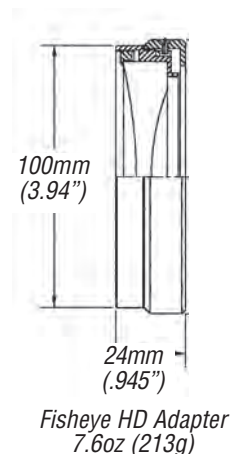

Century Add-ons for Sony HVR Z7/S270 Camcorder

	Description	Focal Length	Aperture	Horiz. Angle of View	35mm Still Equivalent	Comments
ORIGINAL LENS	12X	4.4-52.8mm	f/1.9	57.2°-5.2°	32-384mm	
OHD-06WA-Z7U	.6X HD Wide Angle Adapter*	2.64-15.8mm	f/1.9	84.5°-17.3°	19.8-119mm	Partial zoom capability
OHD-75CV-Z7U	.75X HD Wide Angle Converter*	3.3-39.6mm	f/1.9	72°-6.9°	24.8-297mm	Full zoom capability
OHD-FEAD-Z7U	Fisheye HD Adapter*	Approx. 1.76mm	f/1.9	107°	13mm	Partial zoom capability
OHD-FE3X-Z7U	3X HD Ultra Fisheye Adapter*	Approx. 1.3mm	f/1.9	123°	9.8mm	Partial zoom capability
OHD-16TC-Z7U	1.6X HD Tele-Converter*	42-84.5mm	f/1.9	6.5°-3.3°	315-634mm	Partial zoom, vignettes @ wide angles
OAD-7220-00	+2.0 Achromatic Diopter**	N/A	f/1.9	N/A	N/A	Full zoom capability
OAD-7235-00	+3.5 Achromatic Diopter**	N/A	f/1.9	N/A	N/A	Full zoom capability

*Note: Bayonet Mount

** Note: 72 thread-in adapters

1-800-228-1254

Schneider OPTICS
It Starts with the Glass™

West Coast • 7701 Haskell Ave. • Van Nuys, CA 91406 • Tel: 818-766-3715 • Fax: 818-505-9865
East Coast • 285 Oser Ave • Hauppauge, NY 11788 • Tel: 631-761-5000 • Fax: 631-761-5090