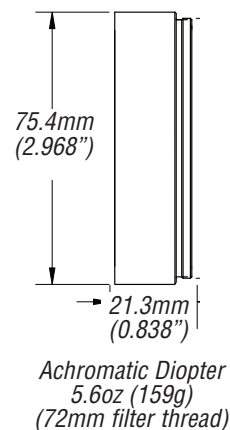

Century Add-ons for Sony HVR Z7/S270 Camcorder

	Description	Focal Length	Aperture	Horiz. Angle of View	35mm Still Equivalent	Comments
ORIGINAL LENS	12X	4.4-52.8mm	f/1.9	57.2°-5.2°	32-384mm	
OHD-06WA-Z7U	.6X HD Wide Angle Adapter*	2.64-15.8mm	f/1.9	84.5°-17.3°	19.8-119mm	Partial zoom capability
OHD-75CV-Z7U	.75X HD Wide Angle Converter*	3.3-39.6mm	f/1.9	72°-6.9°	24.8-297mm	Full zoom capability
OHD-FEAD-Z7U	Fisheye HD Adapter*	Approx. 1.76mm	f/1.9	107°	13mm	Partial zoom capability
OHD-FE3X-Z7U	3X HD Ultra Fisheye Adapter*	Approx. 1.3mm	f/1.9	123°	9.8mm	Partial zoom capability
OHD-16TC-Z7U	1.6X HD Tele-Converter*	42-84.5mm	f/1.9	6.5°-3.3°	315-634mm	Partial zoom, vignettes @ wide angles
OAD-7220-00	+2.0 Achromatic Diopter**	N/A	f/1.9	N/A	N/A	Full zoom capability
OAD-7235-00	+3.5 Achromatic Diopter**	N/A	f/1.9	N/A	N/A	Full zoom capability

*Note: Bayonet Mount

** Note: 72 thread-in adapters

1-800-228-1254

Schneider OPTICS
It Starts with the Glass™

West Coast • 7701 Haskell Ave. • Van Nuys, CA 91406 • Tel: 818-766-3715 • Fax: 818-505-9865
East Coast • 285 Oser Ave • Hauppauge, NY 11788 • Tel: 631-761-5000 • Fax: 631-761-5090