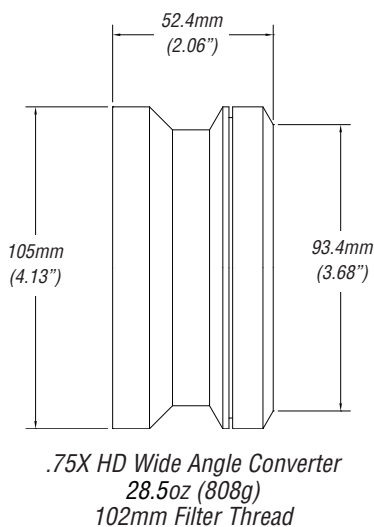

Century Add-ons for Sony HVR Z7/S270 Camcorder

	Description	Focal Length	Aperture	Horiz. Angle of View	35mm Still Equivalent	Comments
ORIGINAL LENS	12X	4.4-52.8mm	f/1.9	57.2°-5.2°	32-384mm	
OHD-06WA-Z7U	.6X HD Wide Angle Adapter*	2.64-15.8mm	f/1.9	84.5°-17.3°	19.8-119mm	Partial zoom capability
OHD-75CV-Z7U	.75X HD Wide Angle Converter*	3.3-39.6mm	f/1.9	72°-6.9°	24.8-297mm	Full zoom capability
OHD-FEAD-Z7U	Fisheye HD Adapter*	Approx. 1.76mm	f/1.9	107°	13mm	Partial zoom capability
OHD-FE3X-Z7U	3X HD Ultra Fisheye Adapter*	Approx. 1.3mm	f/1.9	123°	9.8mm	Partial zoom capability
OHD-16TC-Z7U	1.6X HD Tele-Converter*	42-84.5mm	f/1.9	6.5°-3.3°	315-634mm	Partial zoom, vignettes @ wide angles
OAD-7220-00	+2.0 Achromatic Diopter**	N/A	f/1.9	N/A	N/A	Full zoom capability
OAD-7235-00	+3.5 Achromatic Diopter**	N/A	f/1.9	N/A	N/A	Full zoom capability

*Note: Bayonet Mount

** Note: 72 thread-in adapters

1-800-228-1254

Schneider OPTICS
It Starts with the Glass™

West Coast • 7701 Haskell Ave. • Van Nuys, CA 91406 • Tel: 818-766-3715 • Fax: 818-505-9865
East Coast • 285 Oser Ave • Hauppauge, NY 11788 • Tel: 631-761-5000 • Fax: 631-761-5090