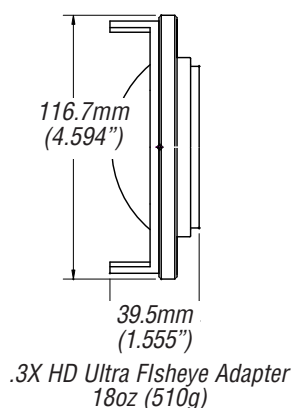

Century Add-ons for Sony HVR Z7/S270 Camcorder

	Description	Focal Length	Aperture	Horiz. Angle of View	35mm Still Equivalent	Comments
ORIGINAL LENS	12X	4.4-52.8mm	f/1.9	57.2°-5.2°	32-384mm	
OHD-06WA-Z7U	.6X HD Wide Angle Adapter*	2.64-15.8mm	f/1.9	84.5°-17.3°	19.8-119mm	Partial zoom capability
OHD-75CV-Z7U	.75X HD Wide Angle Converter*	3.3-39.6mm	f/1.9	72°-6.9°	24.8-297mm	Full zoom capability
OHD-FEAD-Z7U	Fisheye HD Adapter*	Approx. 1.76mm	f/1.9	107°	13mm	Partial zoom capability
OHD-FE3X-Z7U	3X HD Ultra Fisheye Adapter*	Approx. 1.3mm	f/1.9	123°	9.8mm	Partial zoom capability
OHD-16TC-Z7U	1.6X HD Tele-Converter*	42-84.5mm	f/1.9	6.5°-3.3°	315-634mm	Partial zoom, vignettes @ wide angles
OAD-7220-00	+2.0 Achromatic Diopter**	N/A	f/1.9	N/A	N/A	Full zoom capability
OAD-7235-00	+3.5 Achromatic Diopter**	N/A	f/1.9	N/A	N/A	Full zoom capability

*Note: Bayonet Mount

** Note: 72 thread-in adapters

1-800-228-1254

Schneider OPTICS
It Starts with the Glass™

West Coast • 7701 Haskell Ave. • Van Nuys, CA 91406 • Tel: 818-766-3715 • Fax: 818-505-9865
East Coast • 285 Oser Ave • Hauppauge, NY 11788 • Tel: 631-761-5000 • Fax: 631-761-5090