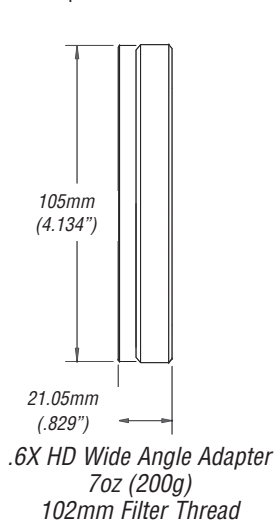

Century Add-ons for Sony HVR Z7/S270 Camcorder

	Description	Focal Length	Aperture	Horiz. Angle of View	35mm Still Equivalent	Comments
ORIGINAL LENS	12X	4.4-52.8mm	f/1.9	57.2°-5.2°	32-384mm	
OHD-06WA-Z7U	.6X HD Wide Angle Adapter*	2.64-15.8mm	f/1.9	84.5°-17.3°	19.8-119mm	Partial zoom capability
OHD-75CV-Z7U	.75X HD Wide Angle Converter*	3.3-39.6mm	f/1.9	72°-6.9°	24.8-297mm	Full zoom capability
OHD-FEAD-Z7U	Fisheye HD Adapter*	Approx. 1.76mm	f/1.9	107°	13mm	Partial zoom capability
OHD-FE3X-Z7U	3X HD Ultra Fisheye Adapter*	Approx. 1.3mm	f/1.9	123°	9.8mm	Partial zoom capability
OHD-16TC-Z7U	1.6X HD Tele-Converter*	42-84.5mm	f/1.9	6.5°-3.3°	315-634mm	Partial zoom, vignettes @ wide angles
OAD-7220-00	+2.0 Achromatic Diopter**	N/A	f/1.9	N/A	N/A	Full zoom capability
OAD-7235-00	+3.5 Achromatic Diopter**	N/A	f/1.9	N/A	N/A	Full zoom capability

*Note: Bayonet Mount

** Note: 72 thread-in adapters

1-800-228-1254

Schneider OPTICS
It Starts with the Glass™

West Coast • 7701 Haskell Ave. • Van Nuys, CA 91406 • Tel: 818-766-3715 • Fax: 818-505-9865
East Coast • 285 Oser Ave • Hauppauge, NY 11788 • Tel: 631-761-5000 • Fax: 631-761-5090